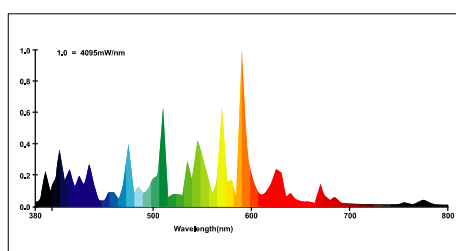

Plantmax offers adjusted spectrum in both **Metal Halide** & **High Pressure Sodium grow lamps**. Plantmax Metal Halide provides high lumen output and spectrum that help plants grow in vegetative stages. Plantmax High Pressure Sodium with adjusted blue spectrum brings you the best yields in flowering and fruiting. Plantmax grow lamps bring you ultimate yields even in the middle of winter.

Plantmax SUPER Metal Halide Series

| Product Code | Description | Initial Lumens | Glass Size | Life Hours | CCT | Quantity | ANSI | MSRP |
|--------------|---------------------------------|----------------|------------|------------|-------|----------|------|---------|
| PX-MS250 | Plantmax Metal Halide 250 Watt | 24,000 | ED28 | 10,000 | 4,200 | 12/CS | M58 | \$29.95 |
| PX-MS400 | Plantmax Metal Halide 400 Watt | 39,000 | ED37 | 10,000 | 4,200 | 12/CS | M59 | \$29.95 |
| PX-MS1000 | Plantmax Metal Halide 1000 Watt | 120,000 | BT37 | 10,000 | 4,200 | 12/CS | M47 | \$59.95 |