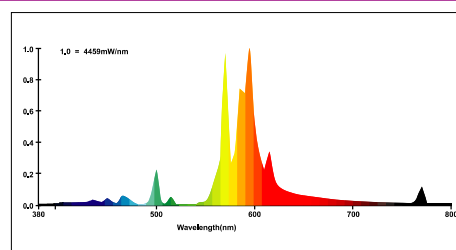

Plantmax SUPER High Pressure Sodium Series